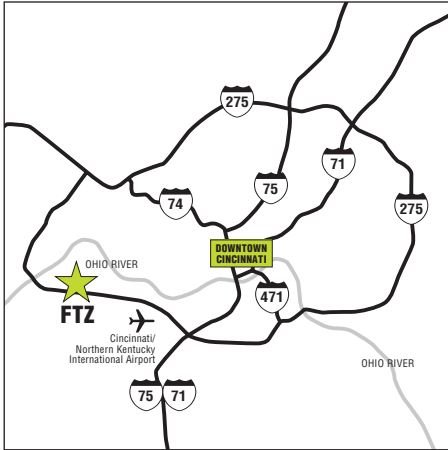

Boone County Park West International FTZ

For more information, visit
www.CincinnatiUSA.org

Boone County Park West International FTZ

Drive time from Boone County/Park West International FTZ (approximate)

- To Cincinnati/Northern Kentucky International Airport (CVG)..... 5 minutes
- To Downtown Cincinnati..... 15 minutes
- To I-275..... adjacent