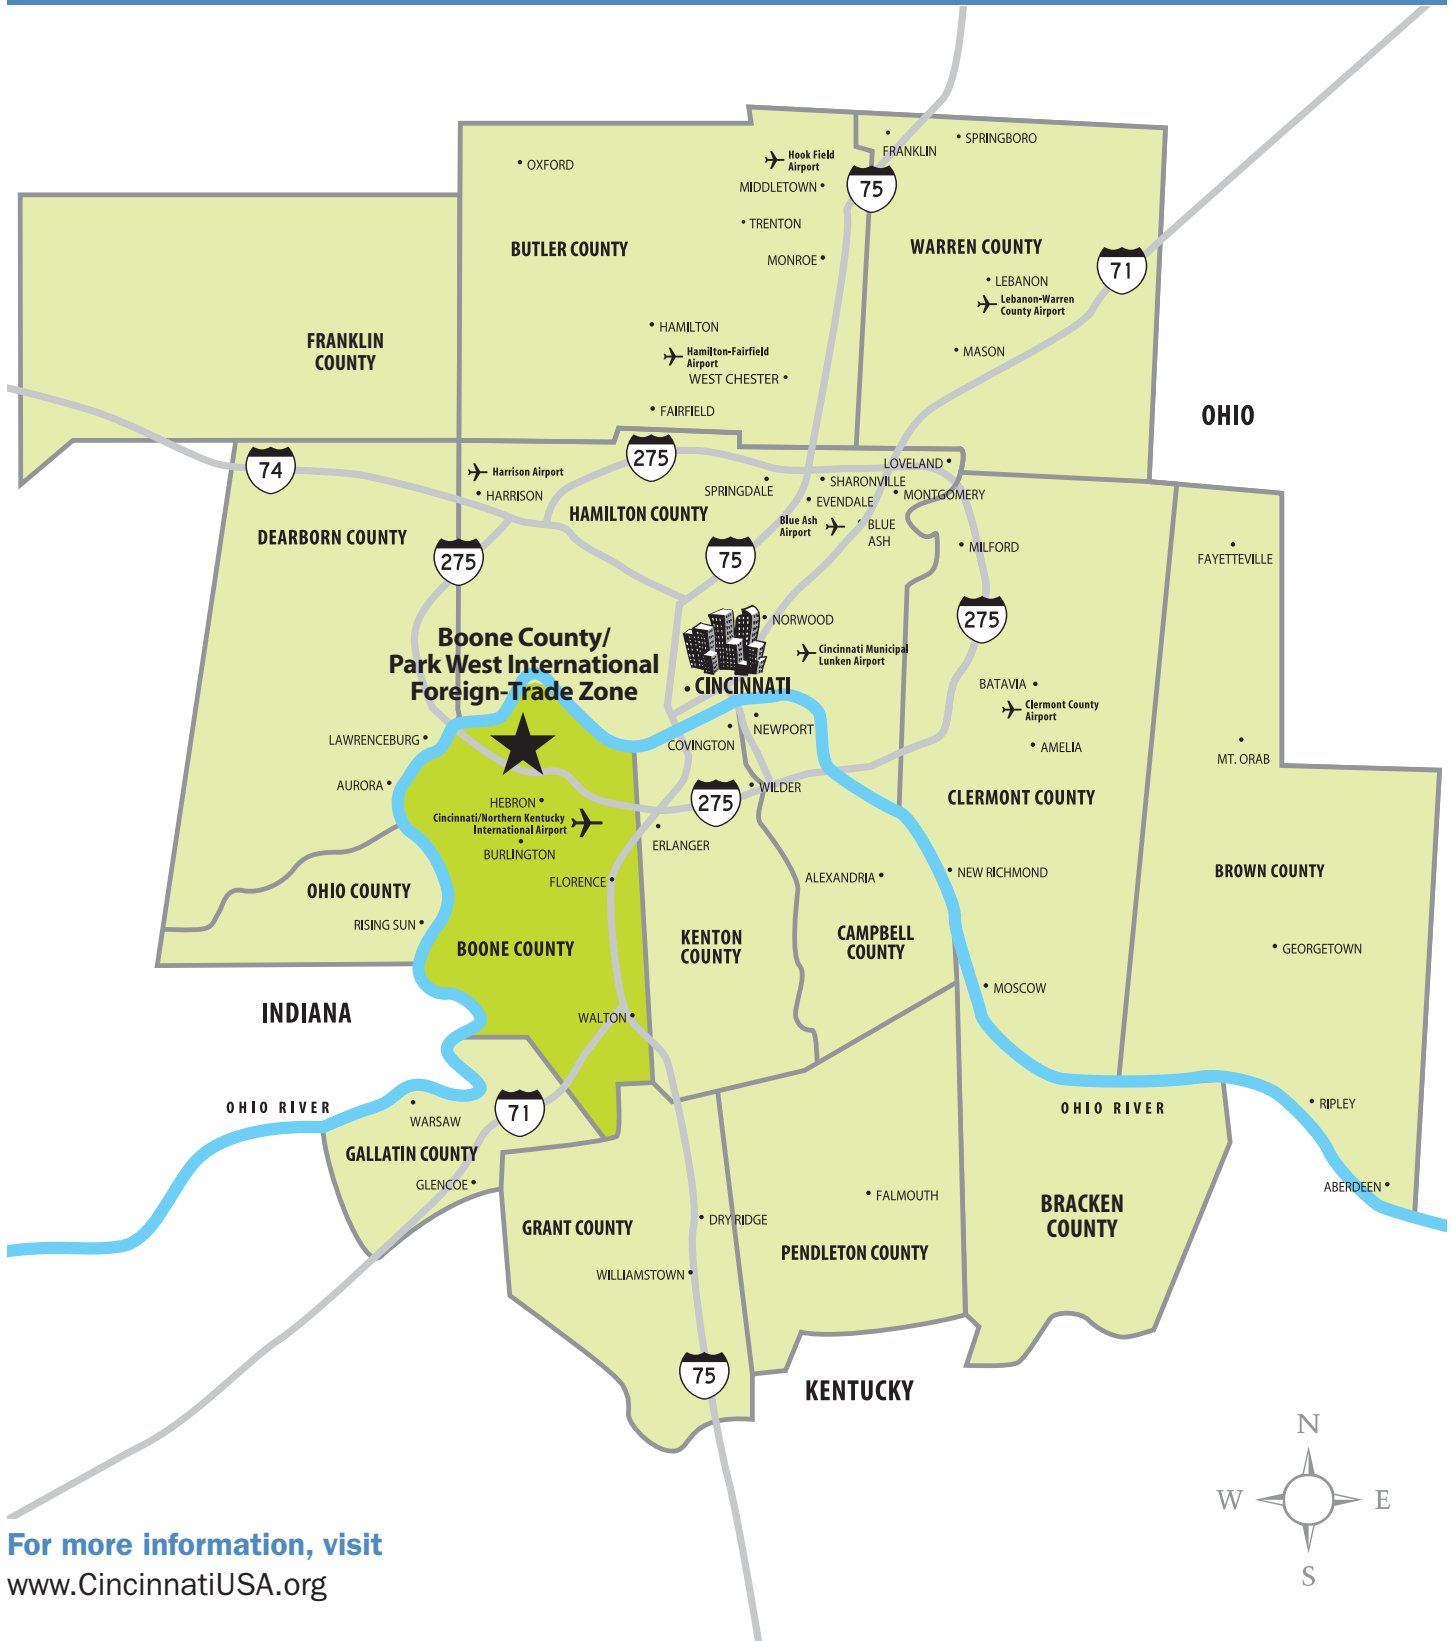

Boone County Park West International FTZ

For more information, visit
www.CincinnatiUSA.org

Boone County Park West International FTZ

Drive time from Boone County/Park West International FTZ (approximate)

- To Cincinnati/Northern Kentucky International Airport (CVG)..... 5 minutes
- To Downtown Cincinnati..... 15 minutes
- To I-275..... adjacent