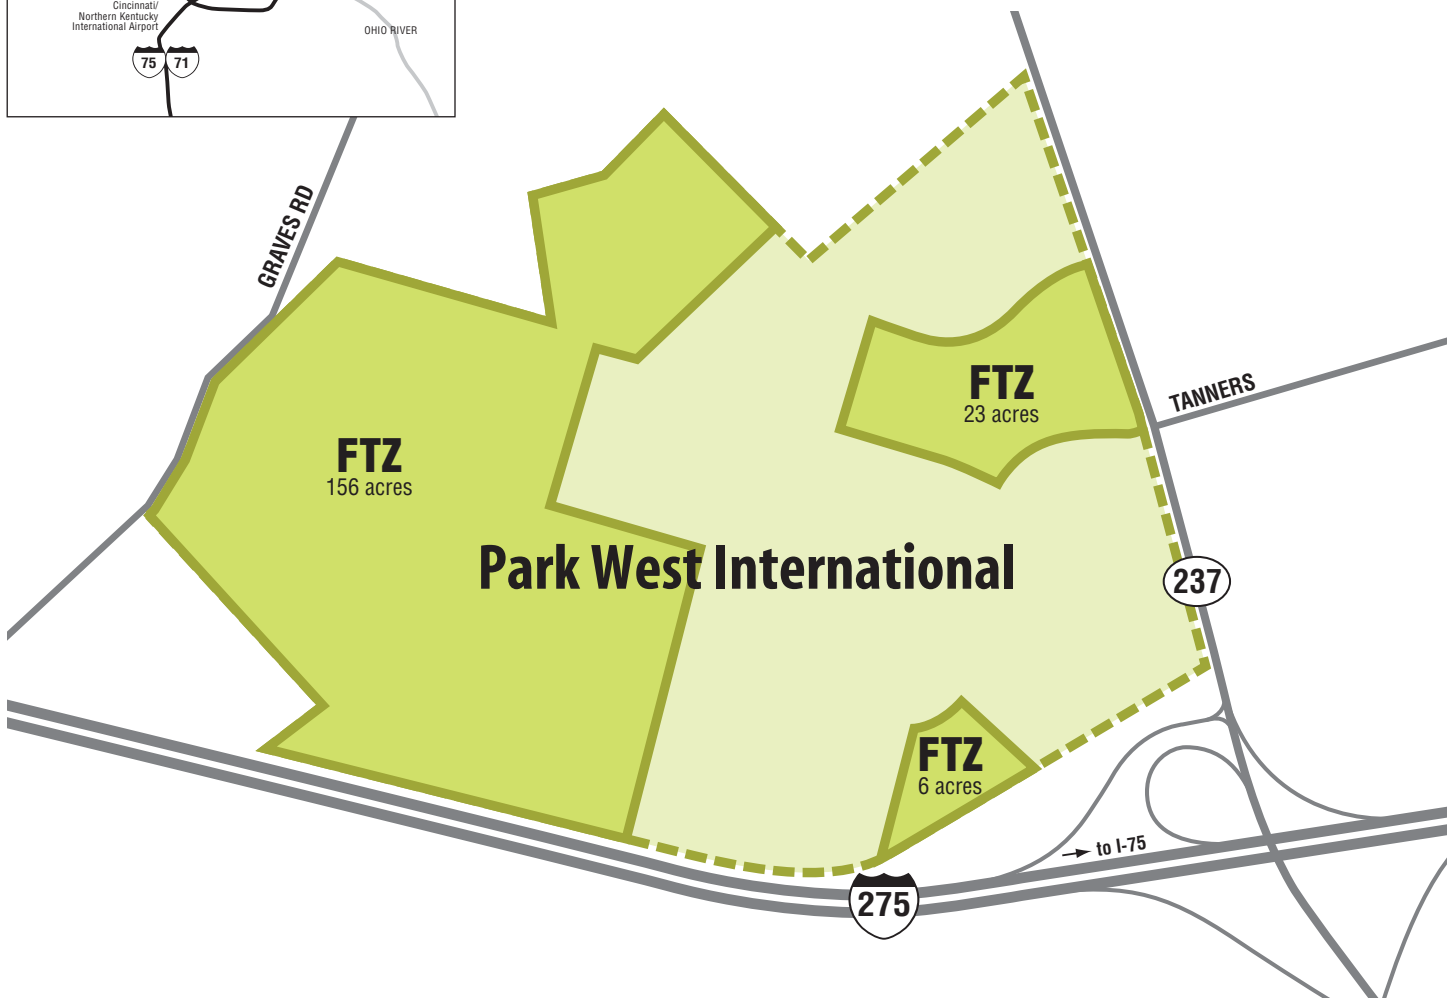

Boone County Park West International FTZ

For more information, visit
www.CincinnatiUSA.org

Boone County Park West International FTZ

Drive time from Boone County/Park West International FTZ (approximate)

- To Cincinnati/Northern Kentucky International Airport (CVG)..... 5 minutes
- To Downtown Cincinnati..... 15 minutes
- To I-275..... adjacent