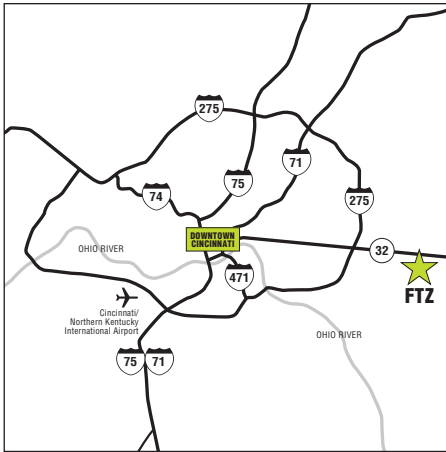

Clermont County/ Afton FTZ

For more information, visit
www.CincinnatiUSA.org

Clermont County/ Afton FTZ

Drive time from Clermont County/ Afton FTZ (approximate)

To Cincinnati/Northern Kentucky
International Airport (CVG)..... 45 minutes
To Downtown Cincinnati..... 35 minutes
To I-275..... 15 minutes