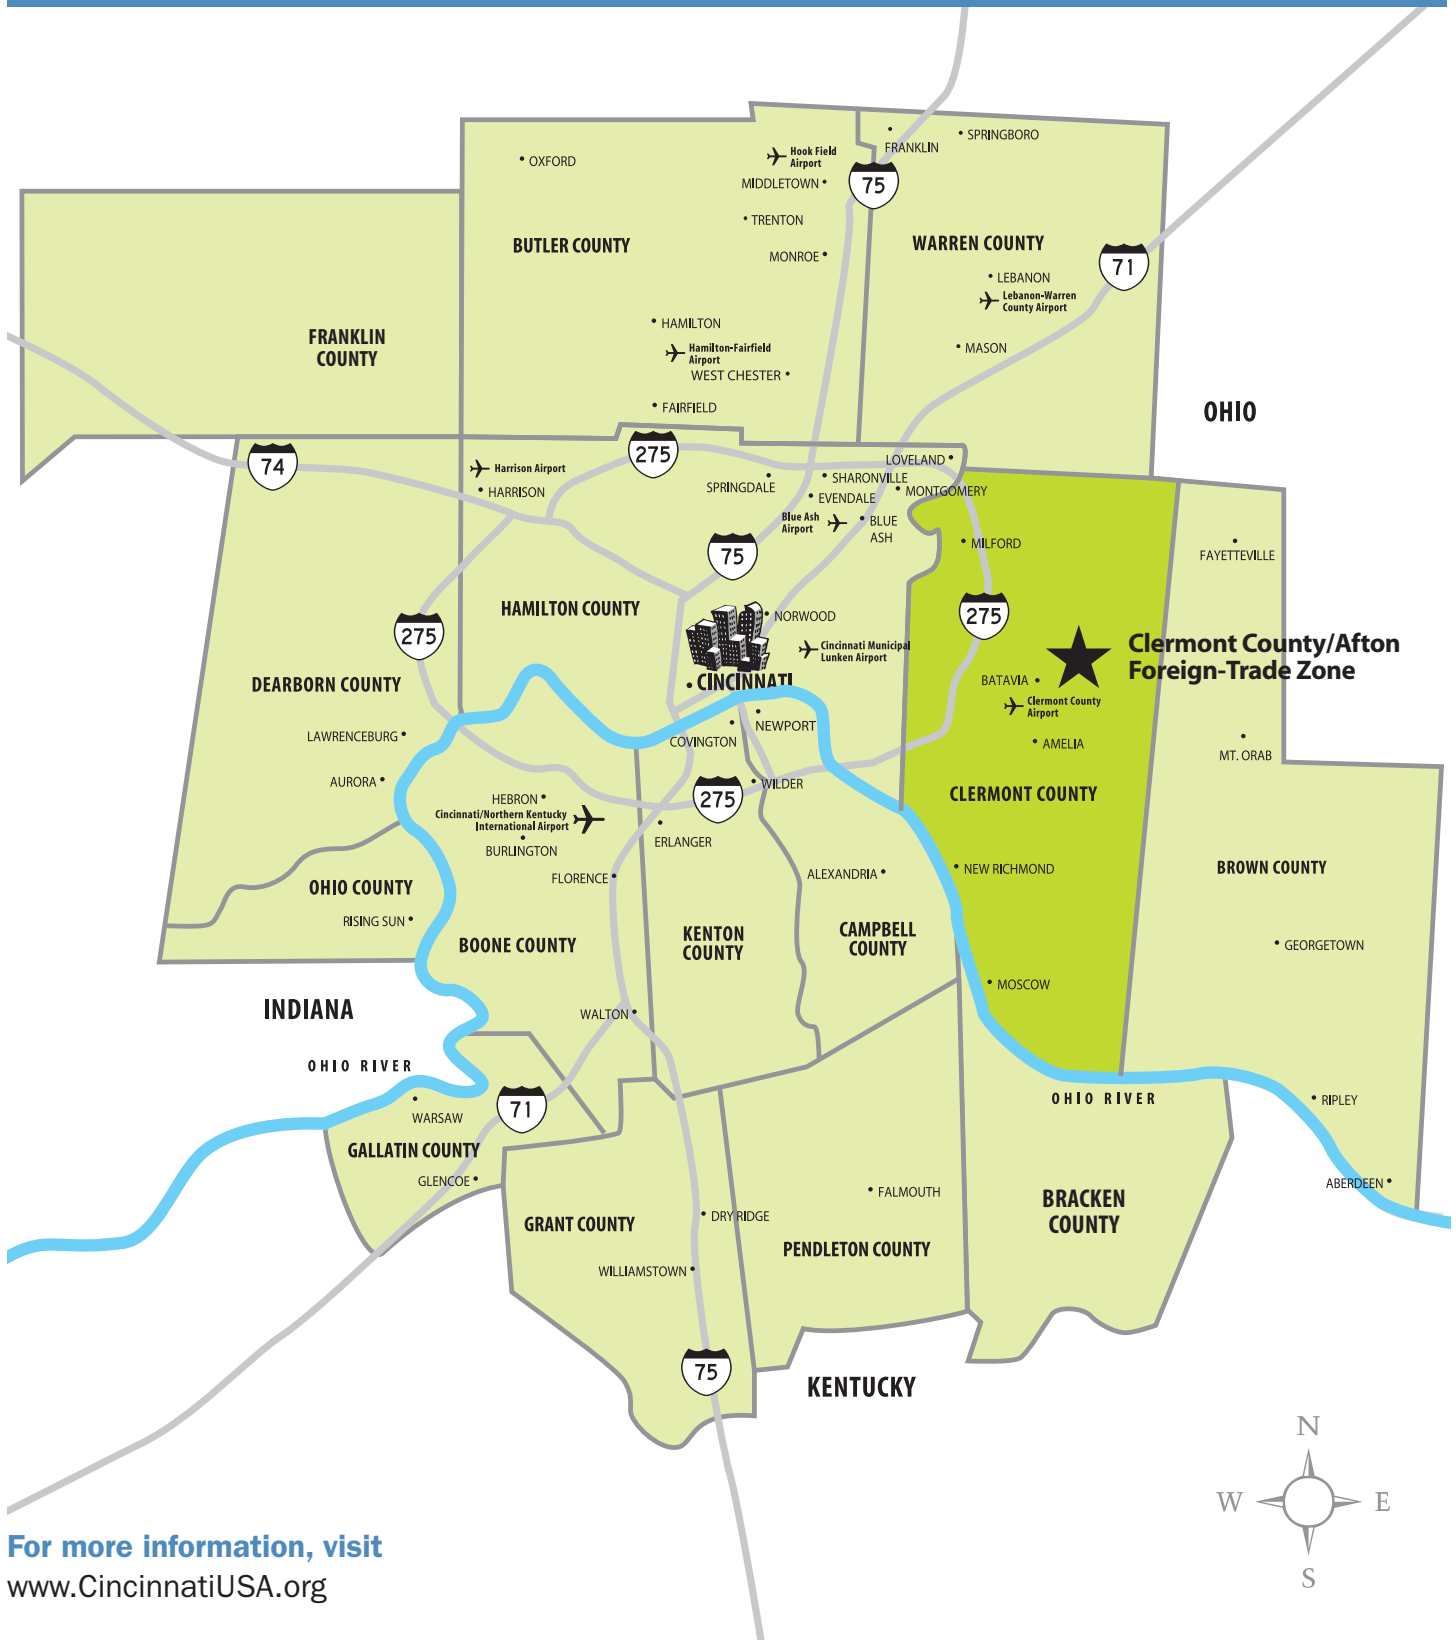

Clermont County/ Afton FTZ

For more information, visit
www.CincinnatiUSA.org

Clermont County/ Afton FTZ

Drive time from Clermont County/ Afton FTZ (approximate)

To Cincinnati/Northern Kentucky
International Airport (CVG)..... 45 minutes
To Downtown Cincinnati..... 35 minutes
To I-275..... 15 minutes