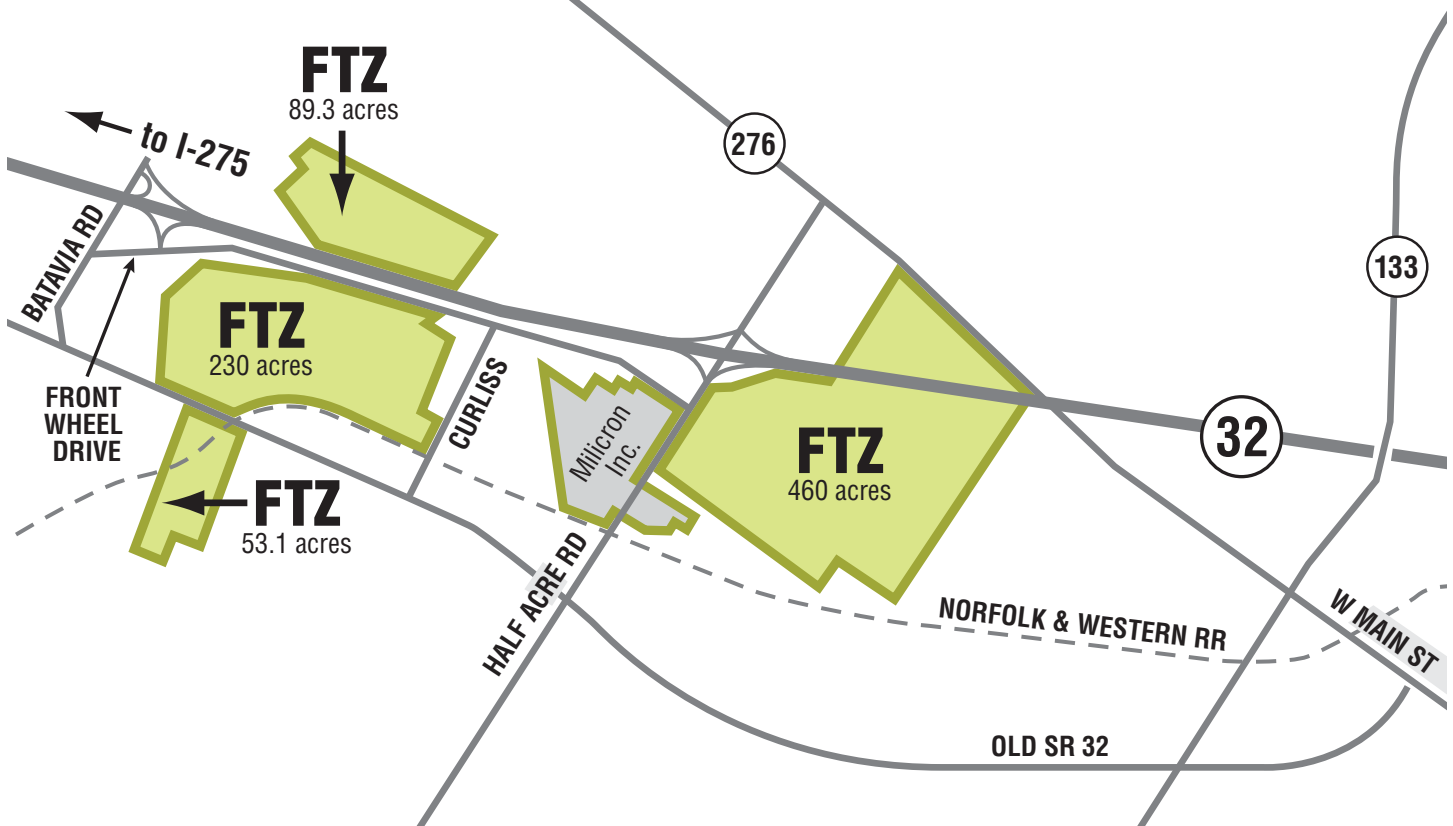

Clermont County/ Afton FTZ

For more information, visit
www.CincinnatiUSA.org

Clermont County/ Afton FTZ

Drive time from Clermont County/ Afton FTZ (approximate)

To Cincinnati/Northern Kentucky
International Airport (CVG)..... 45 minutes
To Downtown Cincinnati..... 35 minutes
To I-275..... 15 minutes