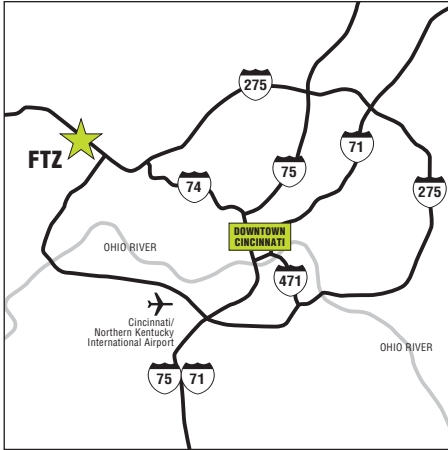

Hamilton County Harrison Commerce Center FTZ

For more information, visit
www.CincinnatiUSA.org

Hamilton County Harrison Commerce Center FTZ

Drive time from Hamilton County/Harrison Commerce Center

FTZ (approximate)
 To Cincinnati/Northern Kentucky International Airport (CVG).....30 minutes
 To Downtown Cincinnati.....20 minutes
 To I-275.....2 minutes