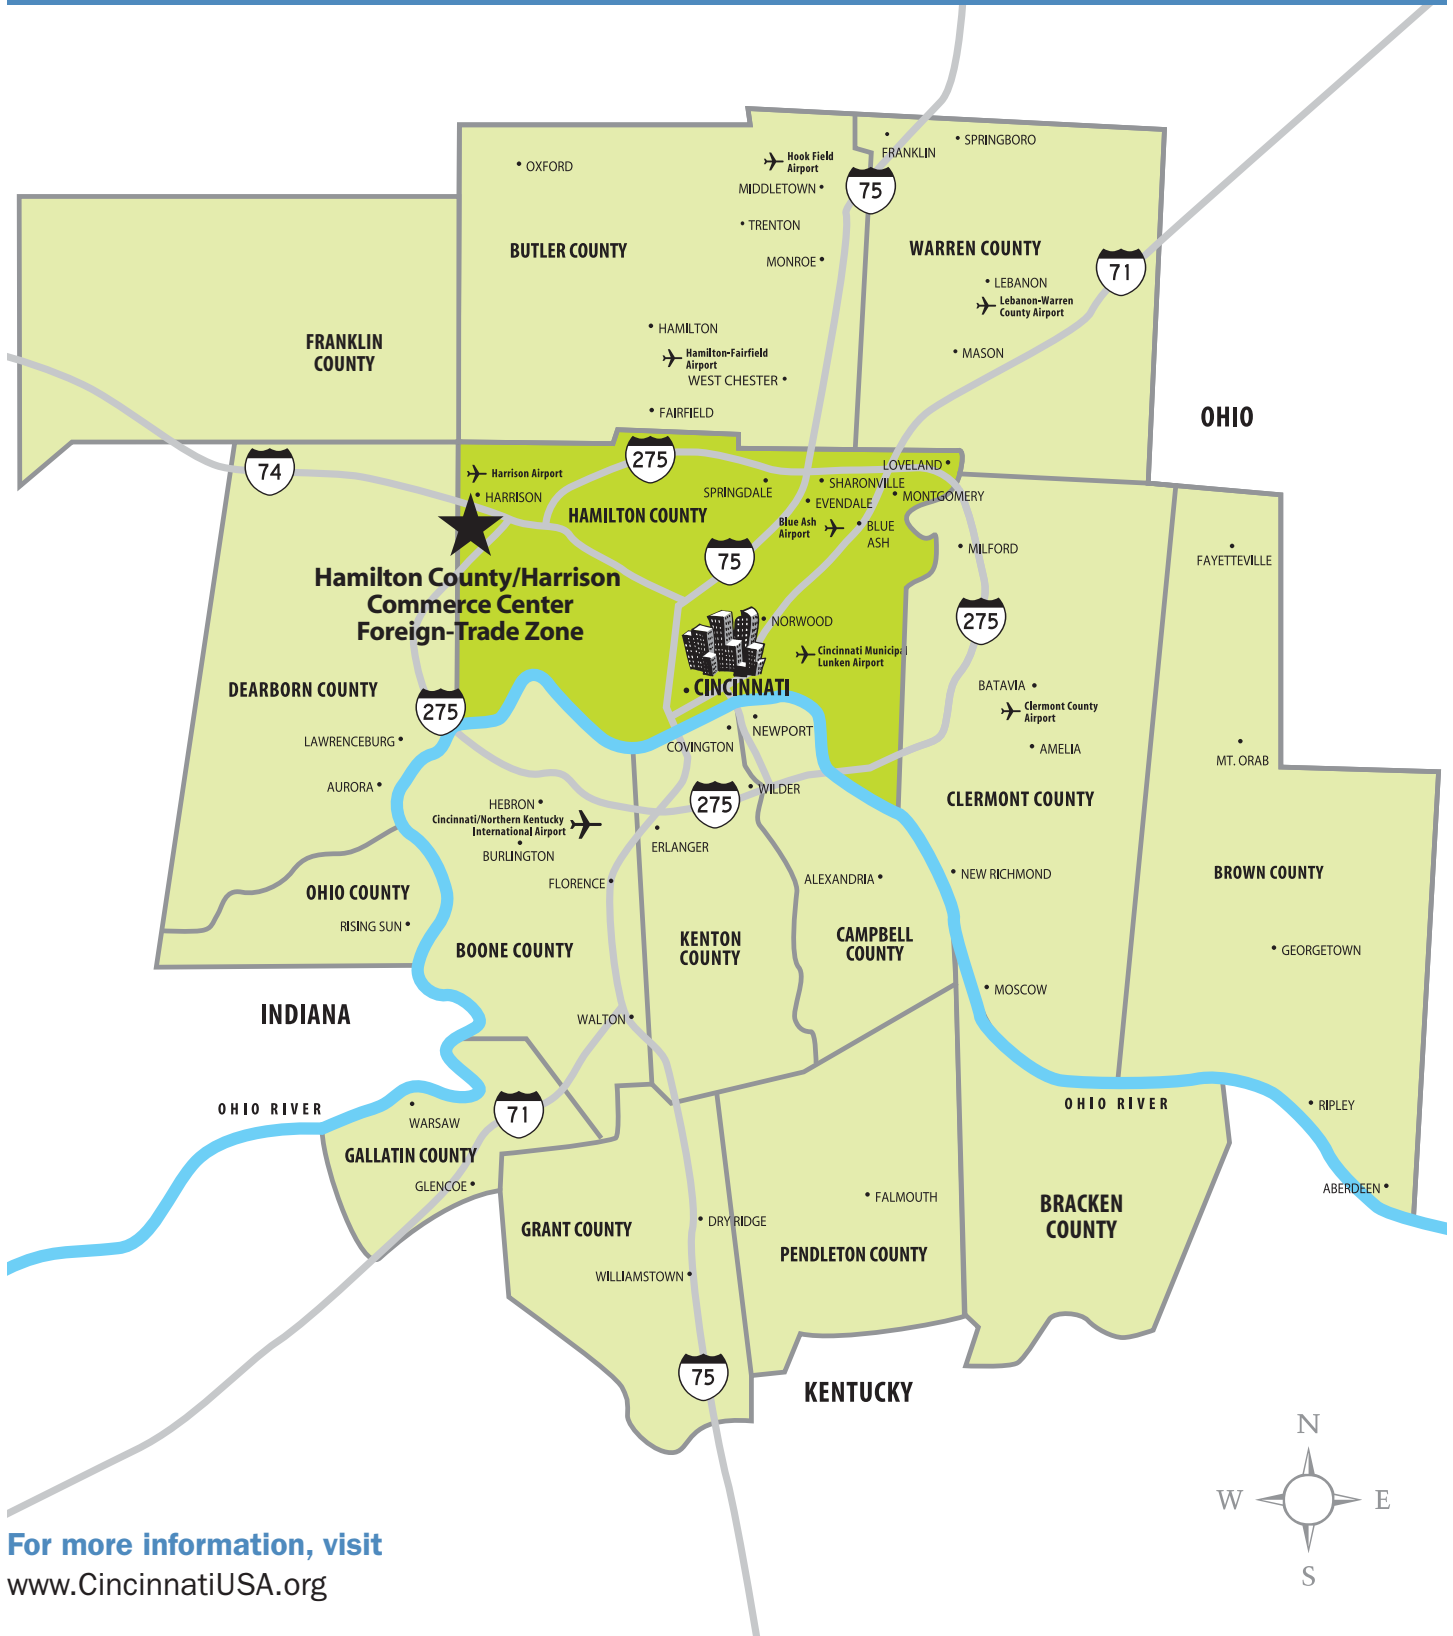

Hamilton County Harrison Commerce Center FTZ

For more information, visit
www.CincinnatiUSA.org

Hamilton County Harrison Commerce Center FTZ

Drive time from Hamilton County/Harrison Commerce Center

FTZ (approximate)
 To Cincinnati/Northern Kentucky International Airport (CVG).....30 minutes
 To Downtown Cincinnati.....20 minutes
 To I-275.....2 minutes