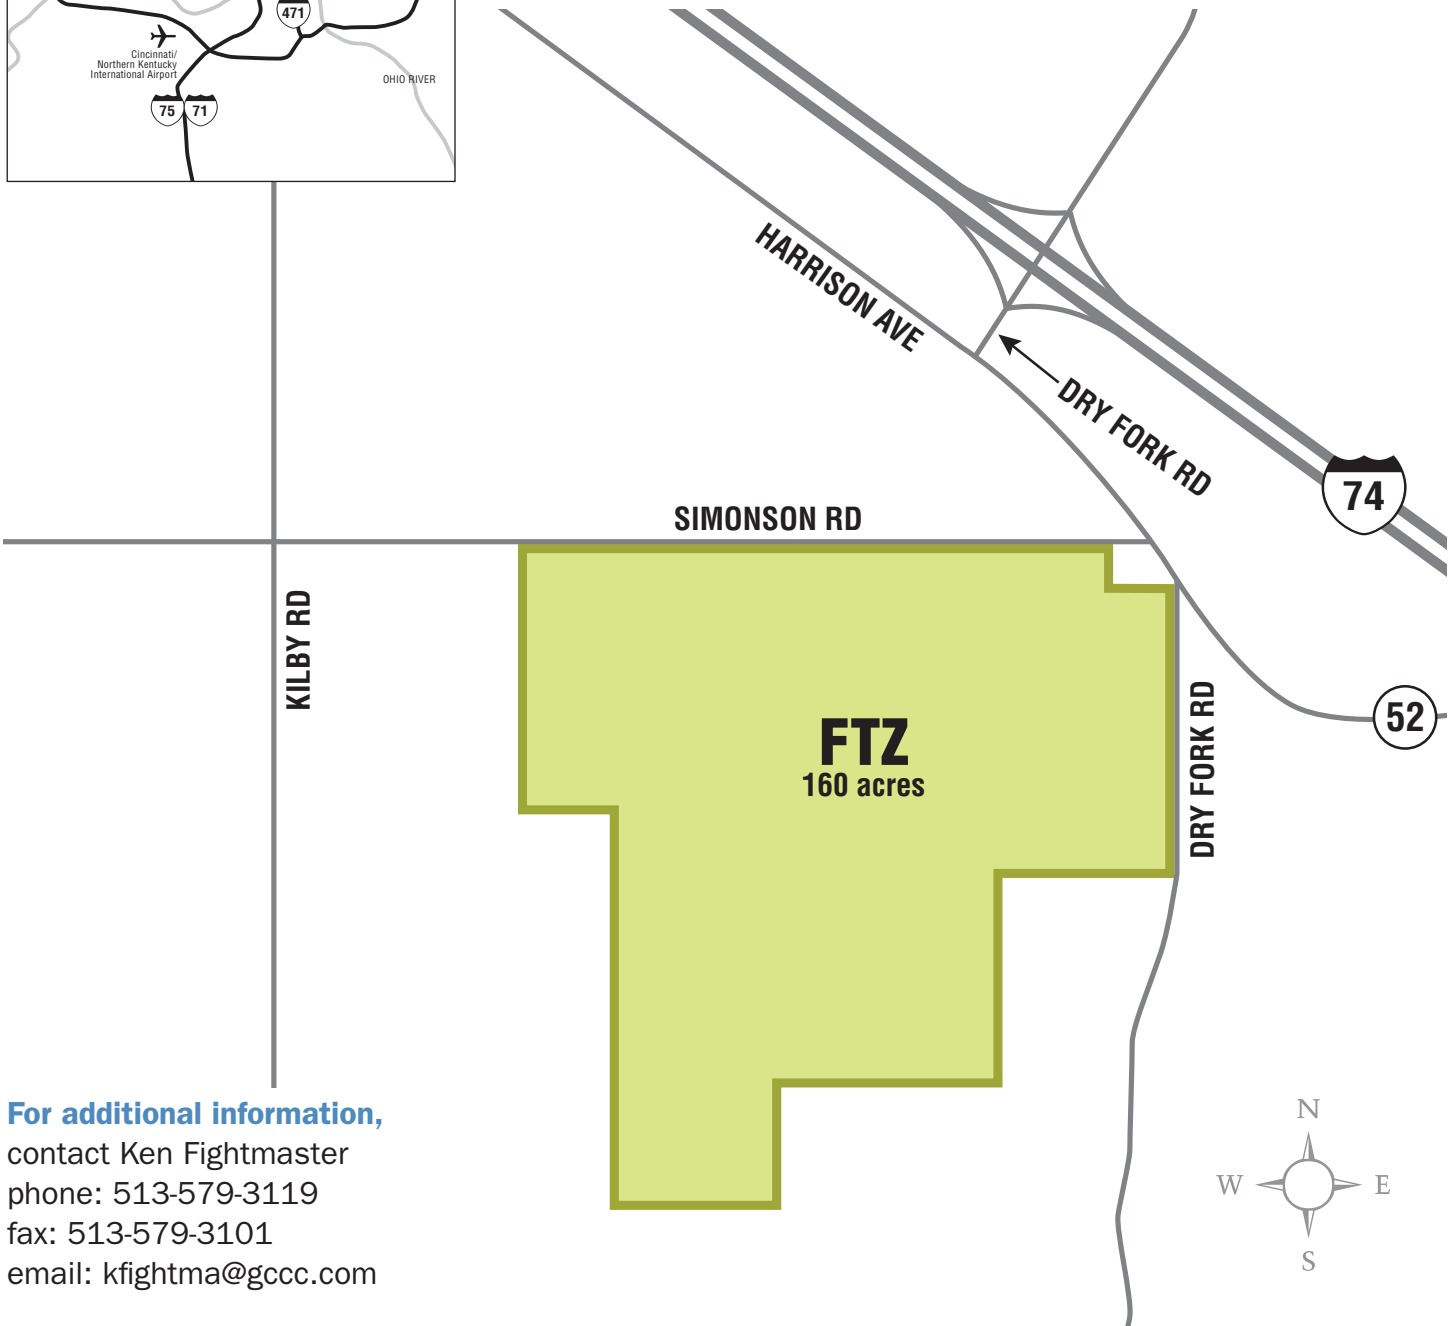

Hamilton County Harrison Commerce Center FTZ

For more information, visit
www.CincinnatiUSA.org

Hamilton County Harrison Commerce Center FTZ

Drive time from Hamilton County/Harrison Commerce Center

FTZ (approximate)
 To Cincinnati/Northern Kentucky International Airport (CVG).....30 minutes
 To Downtown Cincinnati.....20 minutes
 To I-275.....2 minutes